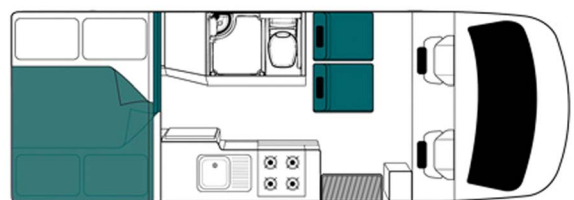

Cascade

4 Berth

4x ADULT

The Cascade is ideal for a couple who likes a bit of flexibility and space all within a compact and modern motorhome.

FEATURES

- Cab swivel seats
- Hydraulic drop down bed
- Diesel heater & solar panel
- Reversing camera
- Warranty Of Fitness
- Rear Wheel Drive

Day

Night

RVSuper Centre

0800 52 00 55

www.rvsupercentre.co.nz

Auckland Centre
169 Bush Rd, Albany

Christchurch Centre
159 Orchard Road, Harewood

OPEN: Mon – Fri 8am – 5pm
Saturday 9am – 4pm
* Closed Sundays & public holidays