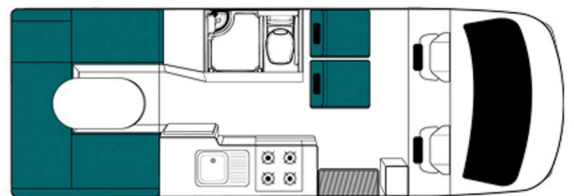

Cascade

4 Berth

4x ADULT

The Cascade is ideal for a couple who likes a bit of flexibility and space all within a compact and modern motorhome.

FEATURES

- Cab swivel seats
- Hydraulic drop down bed
- Diesel heater & solar panel
- Reversing camera
- Warranty Of Fitness
- Rear Wheel Drive

Day

Night

RVSuper Centre

0800 52 00 55

www.rvsupercentre.co.nz

Auckland Centre
169 Bush Rd, Albany

Christchurch Centre
159 Orchard Road, Harewood

OPEN: Mon – Fri 8am – 5pm
Saturday 9am – 4pm
* Closed Sundays & public holidays